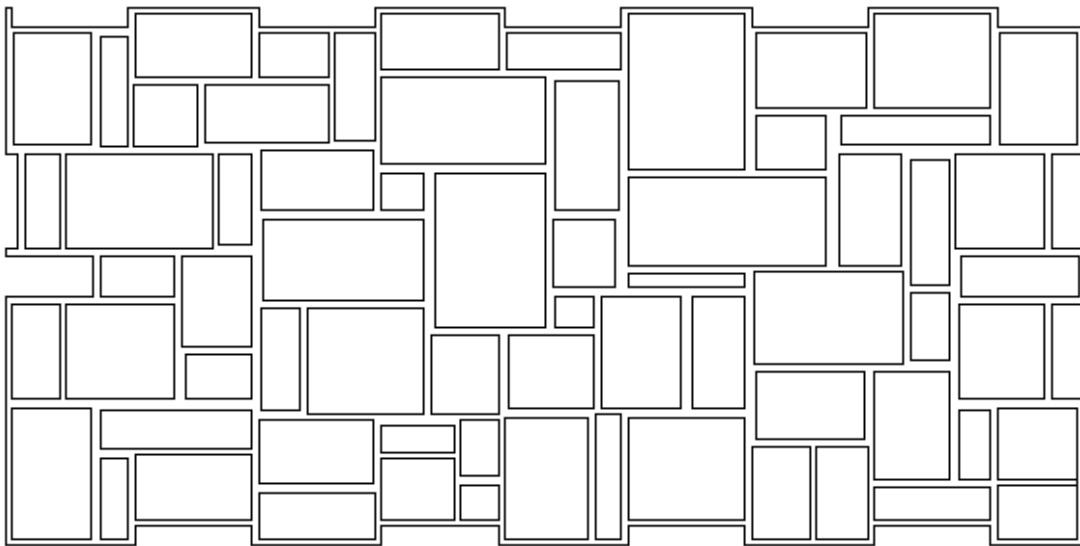

# Ashlar Slate

## **4' x 8' x 1/4" plastic stamping stencil**

Random squares and rectangles ranging in size from 3 1/2" x 5" to 11" x 14"  
with mortar joints ranging from 1/2" to 1 1/4".

Part # PSTA-ASHL4x8 (Ashlar Slate Stamping Template)