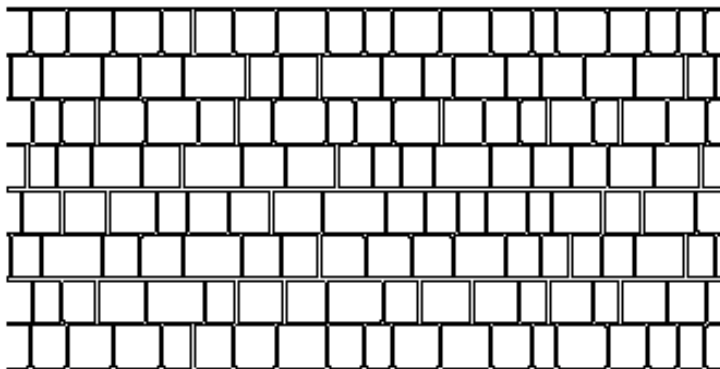

## British Cobble (Stamping Kit)

Stamp up to 6,000 sq ft with this kit of templates.

Consists of three 4'x8' templates, two 2'x4' templates and one 4'x4' template.

4' X 8'

4' X 8'

4' X 8'

4' X 2'

4' X 2'

4' X 4'

Part # PSTA-BRTCKIT (British Cobble Stamping Kit)