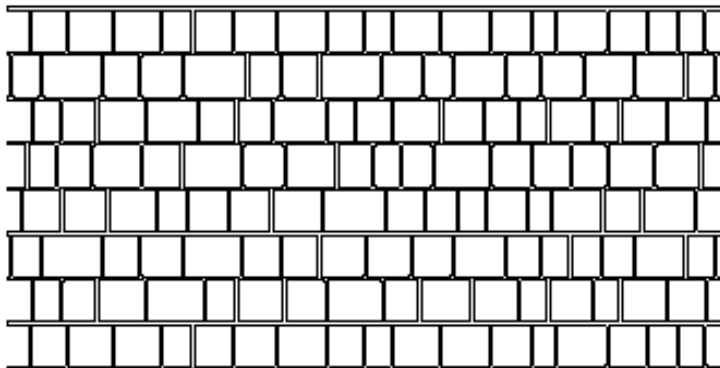

## British Cobble (Stamping Kit)

Stamp up to 6,000 sq ft with this kit of templates.

Consists of three 4'x8' templates, two 2'x4' templates and one 4'x4' template.

4' X 8'

4' X 8'

4' X 8'

4' X 2'

4' X 2'

4' X 4'

Part # PSTA-BRTCKIT (British Cobble Stamping Kit)