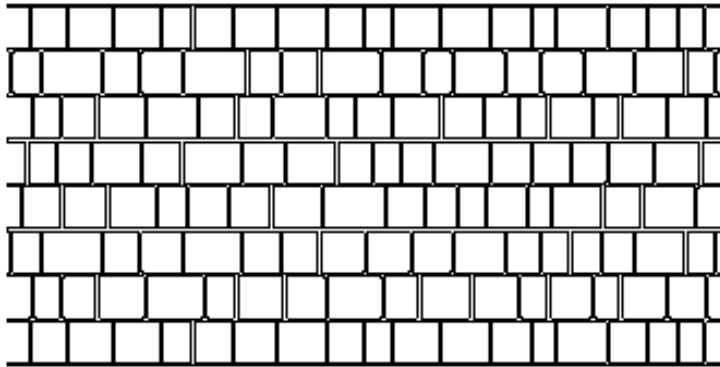

## British Cobble (Stamping Kit)

Stamp up to 6,000 sq ft with this kit of templates.

Consists of three 4'x8' templates, two 2'x4' templates and one 4'x4' template.

4' X 8'

4' X 8'

4' X 8'

4' X 2'

4' X 2'

4' X 4'

Part # PSTA-BRTCKIT (British Cobble Stamping Kit)