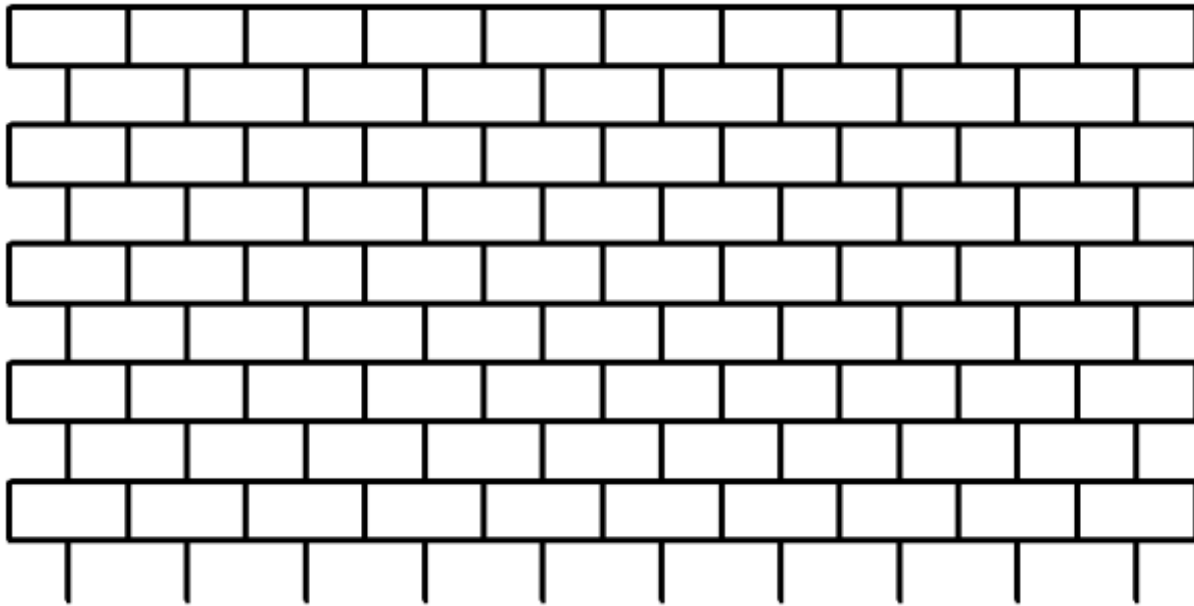

Belgian Block

5' x 10' asphalt cable stamping template
Block sizes are 6" x 12" (15.25cm x 30.50cm)
Pattern is offset with $\frac{3}{8}$ " (.75cm) mortar

Part # CSTA-BELBL5x10 (Belgian Block Cable Stamping Template)