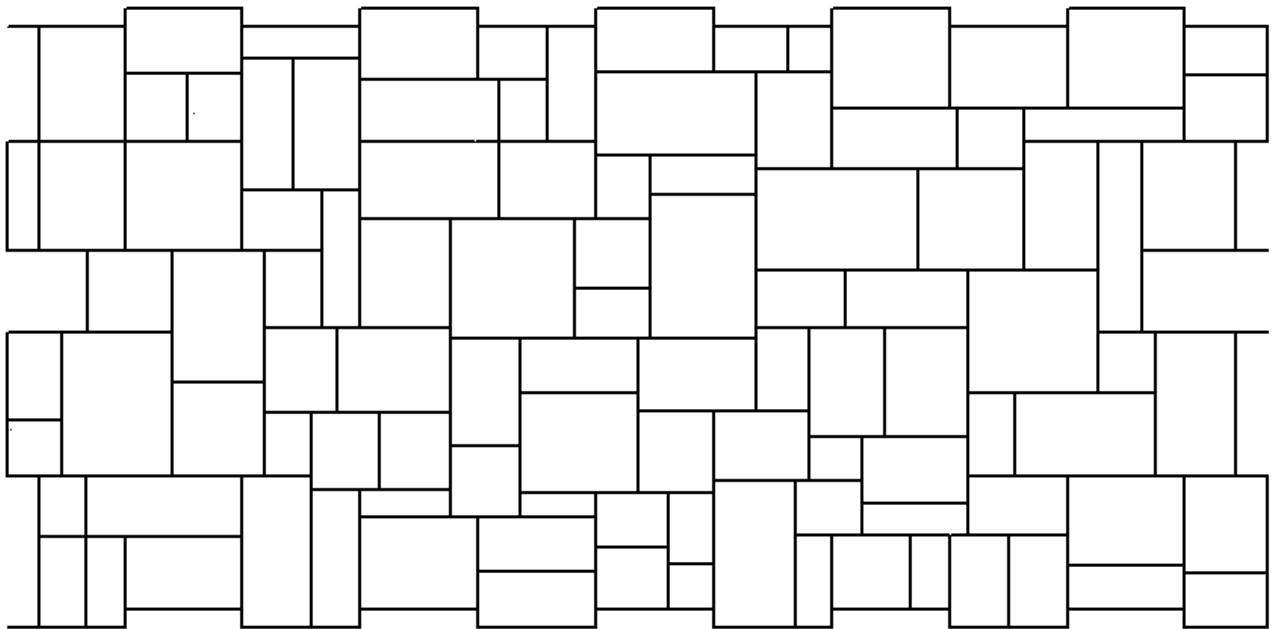

# Cambridge Slate

## 5' x 10' asphalt cable stamping template

Slate sizes are 4" x 4" to 12" x 15" (10cm x 10cm to 30cm x 38cm)

Pattern is random slate with  $\frac{3}{8}$ " (.75cm) mortar

Part # CSTA-CMBSL5x10 (Cambridge Slate Cable Stamping Template)