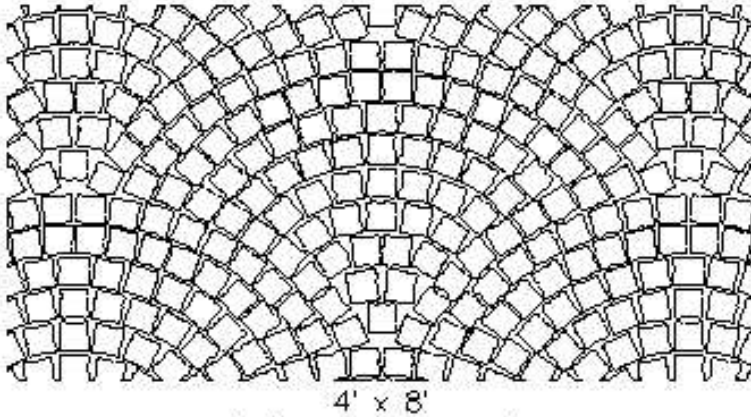

European Fishscale (Stamping Kit)

Stamp up to 6,000 sq ft with this kit of templates.

Consists of three 4'x8' templates, two 2'x4' templates and one 4'x4' template.

Part # PSTA-EURFKIT (European Fishscale Stamping Kit)