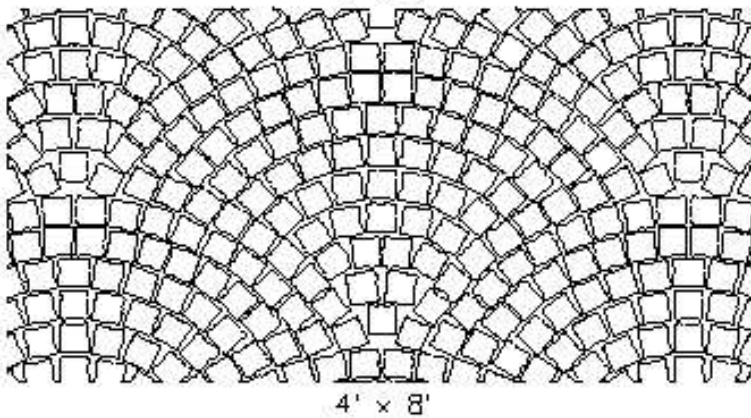

European Fishscale (Stamping Kit)

Stamp up to 6,000 sq ft with this kit of templates.

Consists of three 4'x8' templates, two 2'x4' templates and one 4'x4' template.

Part # PSTA-EURFKIT (European Fishscale Stamping Kit)