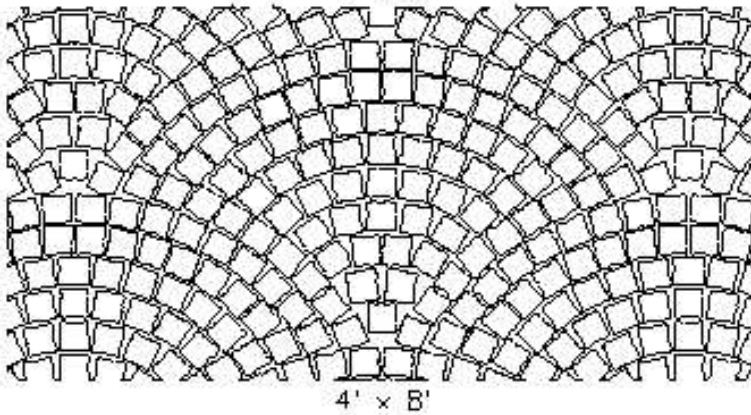

European Fishscale (Stamping Kit)

Stamp up to 6,000 sq ft with this kit of templates.

Consists of three 4'x8' templates, two 2'x4' templates and one 4'x4' template.

Part # PSTA-EURFKIT (European Fishscale Stamping Kit)