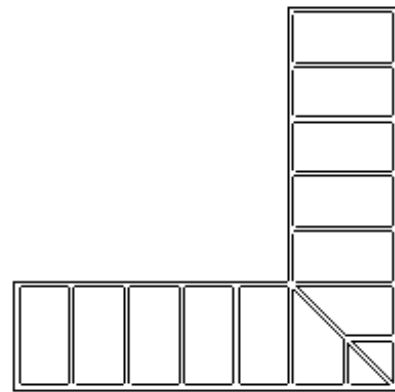

Soldier Course Border

7.85" x 4" bricks stacked with a .375" mortar 95" long - 1/4" plastic stamping stencils. Two flexible, two solid and one 90° corner.

Soldier Course Flexible 7.85" x 4" Bricks

Soldier Course 7.85" x 4" Bricks

Part # PSTAB-SOLDKIT (Soldier Course Border Template Kit)