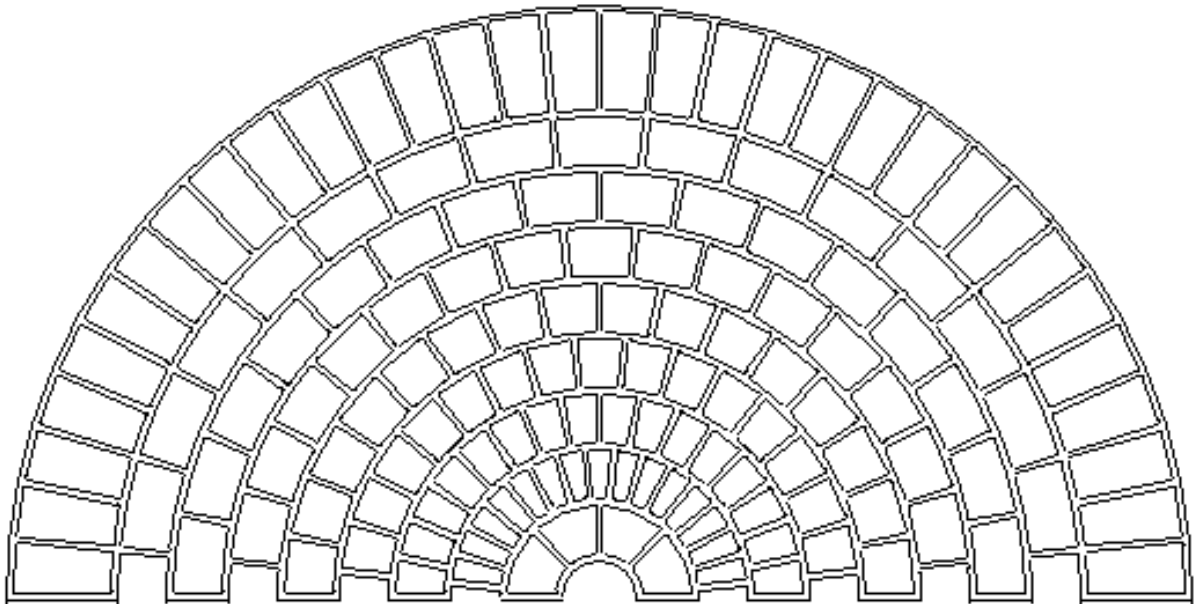

## Large Circle 96" Diameter

**4' x 8' x 1/8" plastic reusable stencil**

Brick sizes vary from 4" x 8" to 1 1/2" x 4" with 1/2" mortar joints arranged in a circle pattern.

Note:

Patterns are offered in both paper disposable and plastic reusable stencils. Contact Pattern Paving Products to verify the availability of plastic patterns.