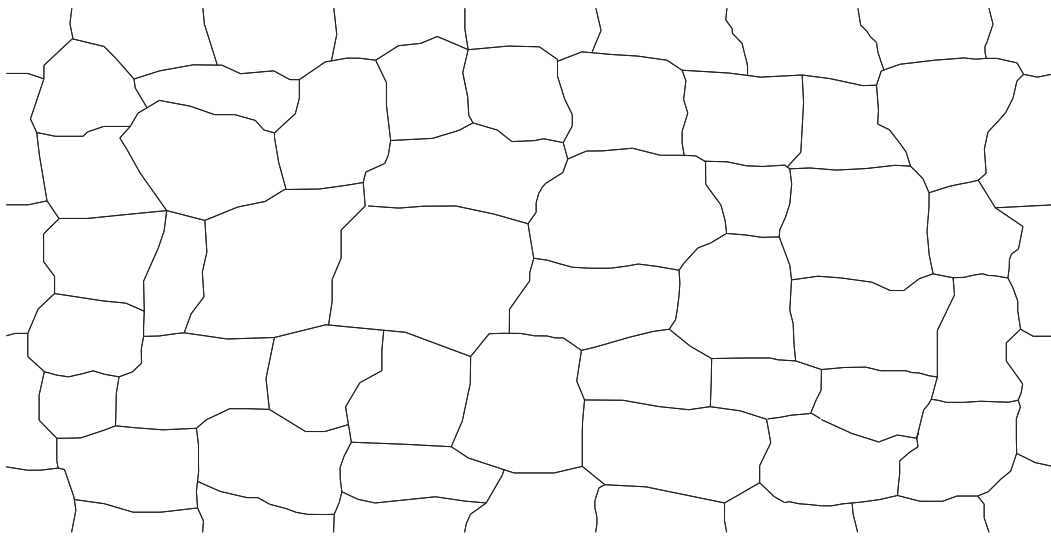

Stamped Asphalt Cable Stamping Patterns

Pattern: Random Slate Large

Item No: CSTA-RNSLLR

Stone size: 5"x10" to 10"x17" (12.7cm x 25.4cm to 25.4cm x 43.18cm)

Cable size: .325" (.825 cm)

Pattern Paving Products