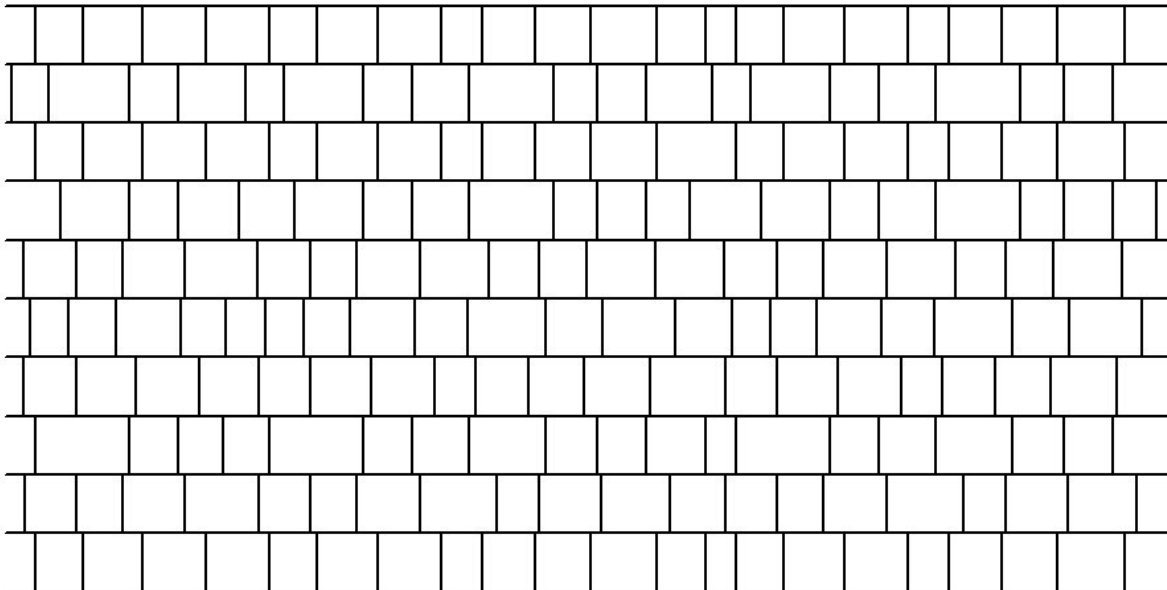

British Cobble

5' x 10' asphalt cable stamping template

Cobbles 6"x3" to 6"x8" (15.24cm x 7.62cm to 15.24cm x 20.32cm)

Pattern is offset cobble with $\frac{3}{8}$ " (.75cm) mortar

Part # CSTA-BRTC5x10 (British Cobble Cable Stamping Template)