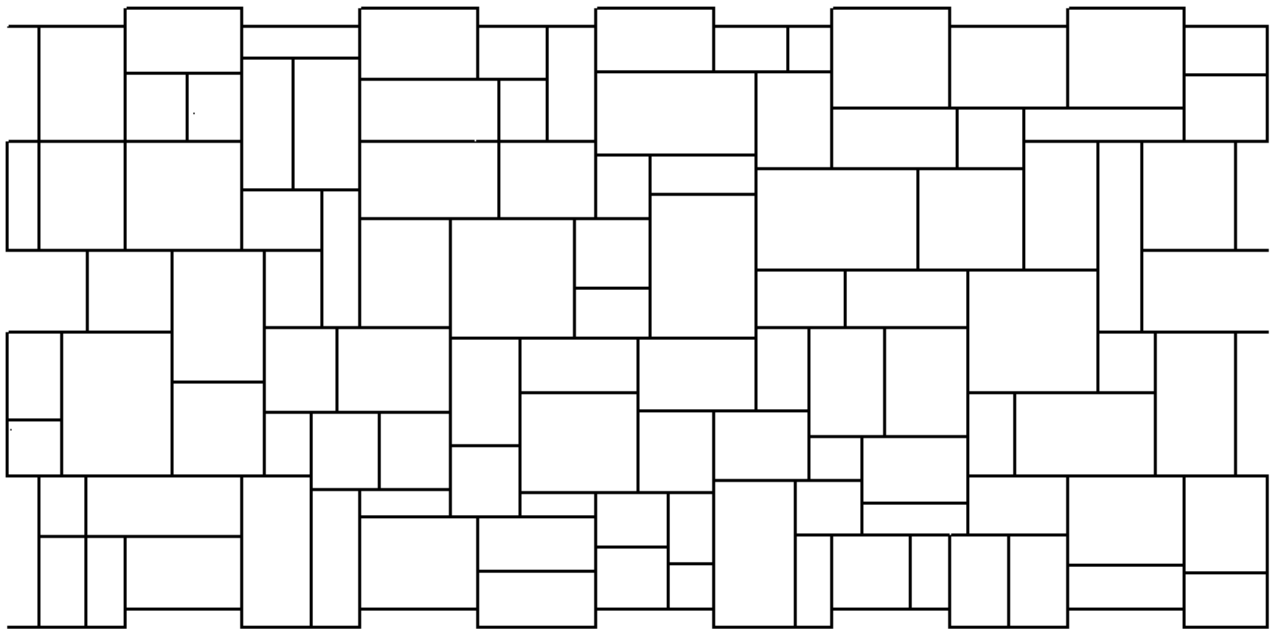

Cambridge Slate

5' x 10' asphalt cable stamping template

Slate sizes are 4" x 4" to 12" x 15" (10cm x 10cm to 30cm x 38cm)

Pattern is random slate with $\frac{3}{8}$ " (.75cm) mortar

Part # CSTA-CMBSL5x10 (Cambridge Slate Cable Stamping Template)