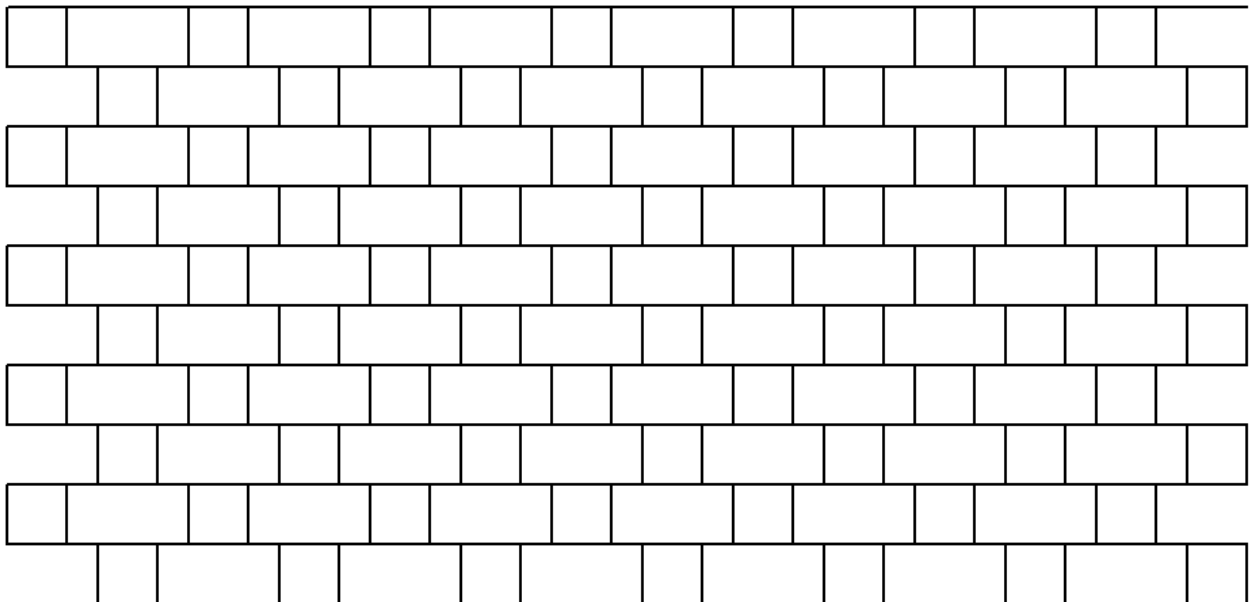

Frisko Cobble

5' x 10' asphalt cable stamping template

Cobbles 6"x3" to 6"x8" (15.24cm x 7.62cm to 15.24cm x 20.32cm)

Pattern is offset cobble with $\frac{3}{8}$ " (.75cm) mortar

Part # CSTA-FRC5x10 (Frisko Cobble Cable Stamping Template)