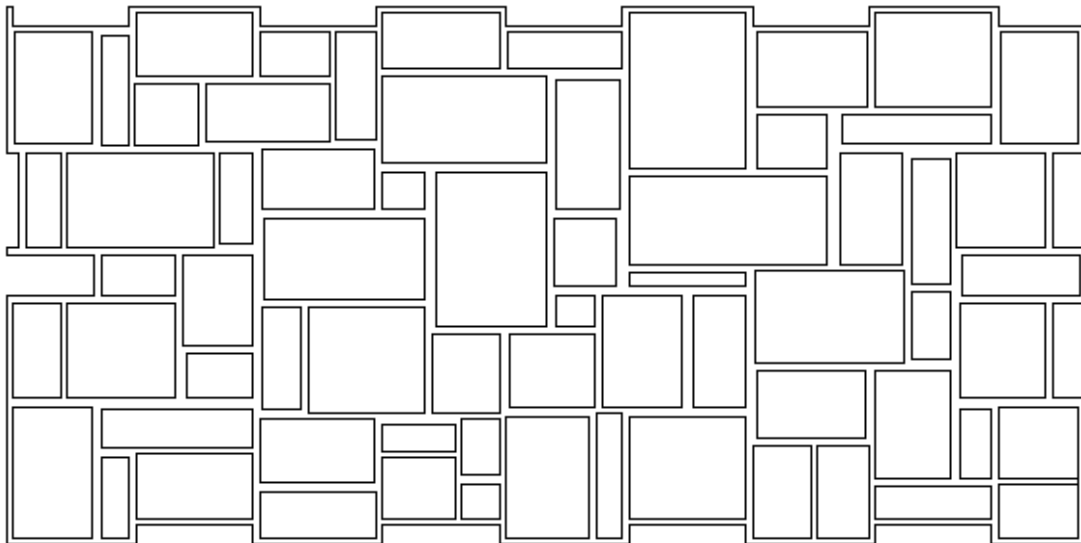

Ashlar Slate

4' x 8' x 1/8" plastic reusable stencil

Random squares and rectangles ranging in size from 3 1/2" x 5" to 11" x 14" with mortar joints ranging from 1/2" to 1 1/4".

Note:

Patterns are offered in both paper disposable and plastic reusable stencils. Contact Pattern Paving Products to verify the availability of plastic patterns.